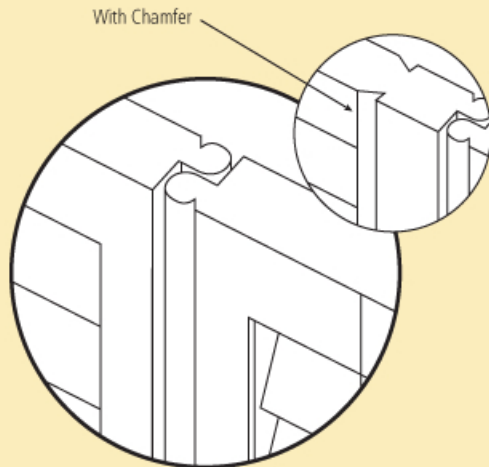

WoodMart Shutters

Custom made Wood Shutters Since 1956

STILE & RAIL OPTIONS (NO EXTRA CHARGE OPTIONS)

BEAD PATTERN-B (STANDARD)

Shown with (standard) flush rail back and drop rail front option

BEAD PATTERN-A

Shown with flush option

BEAD PATTERN-C (NO BEAD)

Shown with drop rail option